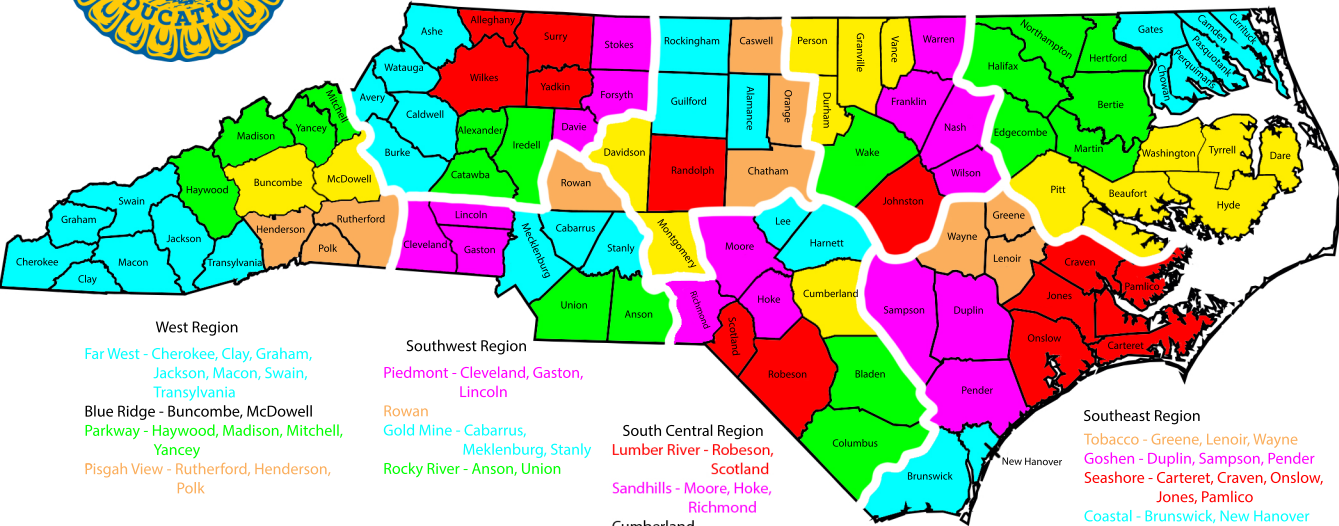

**Northwest Region**  
 High Country - Ashe, Avery, Burke, Watauga, Caldwell  
 Lookout Shoals - Alexander, Iredell, Catawba  
 Western Piedmont - Davie, Stokes, Forsyth  
 Foothills - Alleghany, Surry, Wilkes, Yadkin

**West Central Region**  
 Caswell, Chatham, Orange  
 Alamance, Guilford, Rockingham  
 Randolph  
 Davidson, Montgomery

**East Central Region**  
 Kerr - Durham, Granville, Vance, Person  
 Tar River - Wilson, Nash  
 Franklin, Warren  
 Wake  
 Johnston

**Northeast Region**  
 Tar/Roanoke - Bertie, Halifax, Hertford, Edgecombe, Northampton, Martin  
 Albemarle - Camden, Currituck, Chowan, Gates, Pasquotank, Perquimans  
 Tidewater - Beaufort, Dare, Hyde, Pitt, Tyrrell, Washington

# NC FFA Regions & Federations