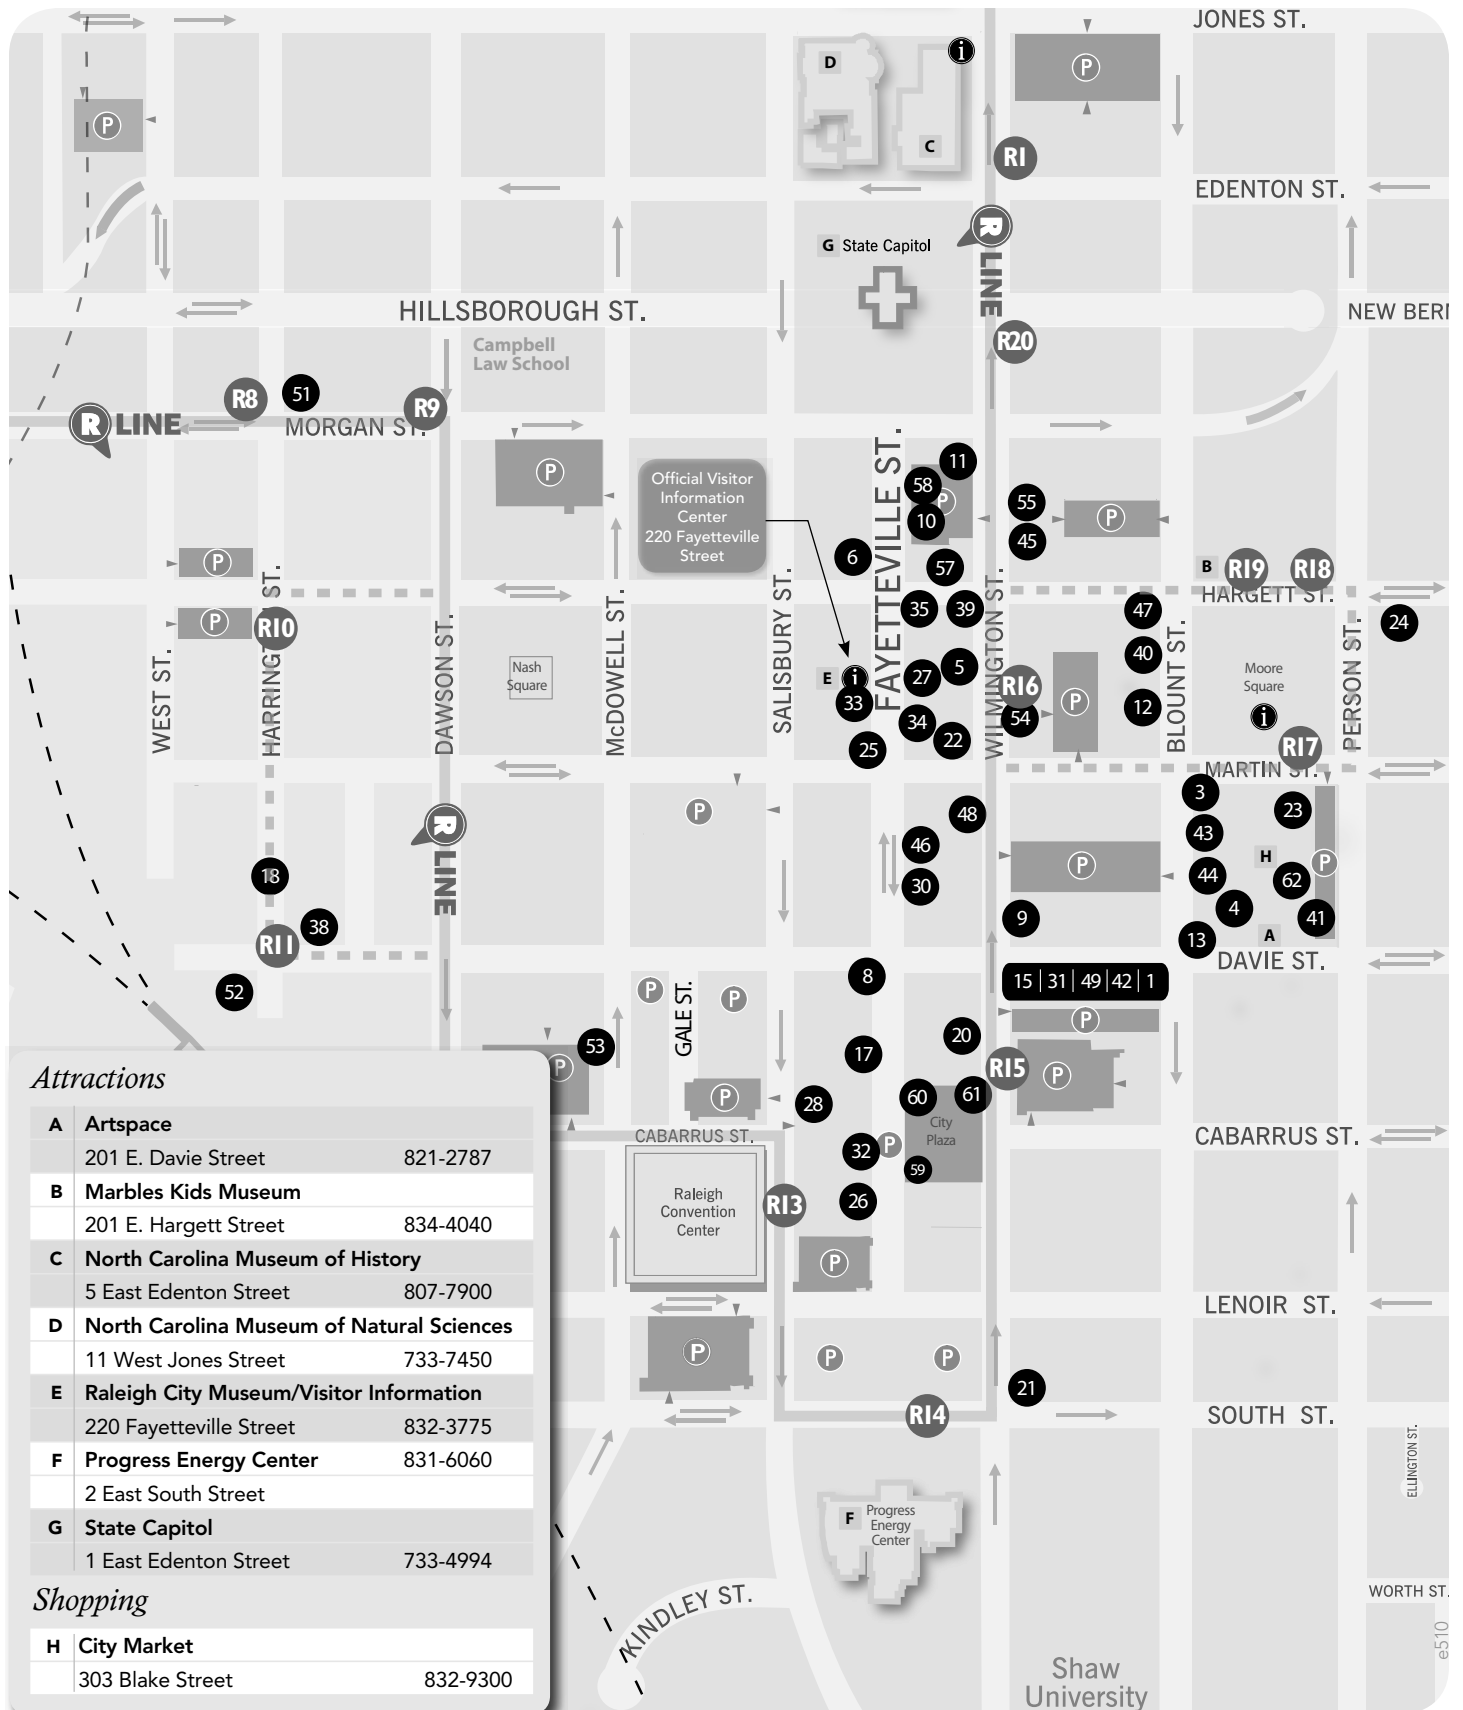

Hanging Around Downtown

Your guide to the best food, attractions and shopping...

within walking distance of downtown Raleigh's convention center campus

Attractions

A	Artspace	
	201 E. Davie Street	821-2787
B	Marbles Kids Museum	
	201 E. Hargett Street	834-4040
C	North Carolina Museum of History	
	5 East Edenton Street	807-7900
D	North Carolina Museum of Natural Sciences	
	11 West Jones Street	733-7450
E	Raleigh City Museum/Visitor Information	
	220 Fayetteville Street	832-3775
F	Progress Energy Center	
	2 East South Street	831-6060
G	State Capitol	
	1 East Edenton Street	733-4994

Shopping

H	City Market	
	303 Blake Street	832-9300

Downtown Restaurants

KEY: Price range: \$=meal for 2 people under \$20; \$\$=meal for 2 people \$20-\$40; \$\$\$=meal for 2 people more than \$40; Meals served: B=breakfast; L=lunch; D=dinner; Br=brunch; Ln=late night